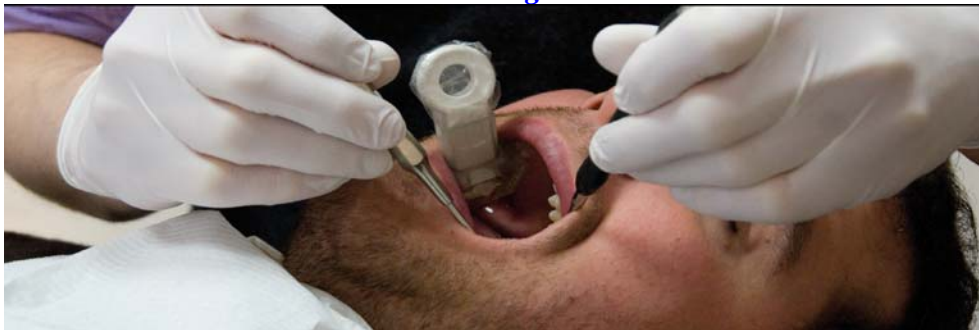

# *BIBO* LED-BITE BLOCK

An intra oral light system which simultaneously, relaxes the patient's jaws as a mouth props and illuminates the working area in the oral cavity.

*Bibo* is extremely simple to use with rechargeable power for the LED light of about 50,000 life hours given light power of 22,000 LUX. Discharge time approximately one hour and charging time about two hours.

An expensive autoclavable bite blocks.

*Bibo* set comes with:

Two small, two large autoclavable silicon bite blocks

One lighting unit with the LED light

One charger

*None illuminated working area*

*Illumination of the working area*